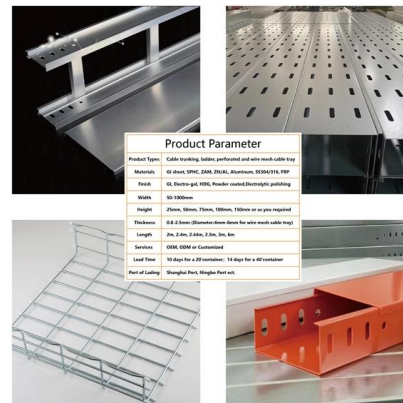

Perforated Cable Tray In Myanmar

We use cut-edge tools and modern machinery to manufacture premium quality Electrical Panels, LT Distribution Panels, Cable Bus Ducts, Power Generators, and Electrical Transformers in Myanmar.