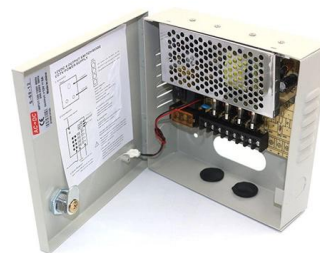

Optical network terminal unit (ONT) design resources , TI

View the TI Optical network terminal unit (ONT) block diagram, product recommendations, reference designs and start designing.