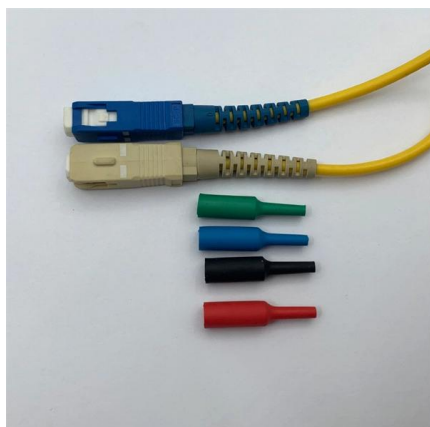

What is ONT? Everything You Need to Know

ONT, short for Optical Network Terminal, is a vital component in fiber-optic communication systems. It acts as the endpoint device in a fiber-to-the-premises (FTTP) setup, translating optical