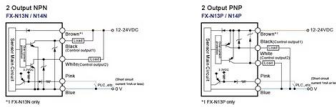

Fiber Optic Fusion Splicing

Corning's Pigtailed Splice Cassettes are pre-routed and preloaded enabling faster field splicing. Learn more about the Corning fiber optic fusion splicer.