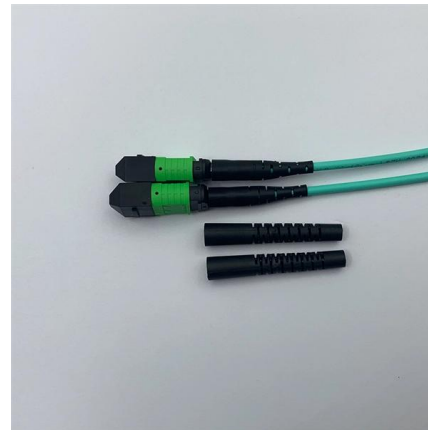

Fibre Optic Patch Coords , Legrand New Zealand

Show Legrand LCS³ REF. 032534-U Legrand OS2 Fibre Optic Single Mode Patch Cord Ultra LC/LC Duplex 2m Compare Add to project list Legrand LCS³

OPLINX

Together with our stringent quality management, we guarantee our patchcord meet or exceed industrial standard both optically and mechanically, which ensure your piece of mind patching installation.

LC-LC OS1 Singlemode Fibre Optic Patch Cables , OS1 LC-LC Fibre

4Cabling is a Proud New Zealand Supplier of LC-LC OS1 Singlemode Fibre Optic Cables & OS1 Fibre Cables. Buy online & save from retail price. In Stock and ready to ship. Fast shipping New Zealand

ZIFONIC,Fiber Optic Patch Cord Procurement Guide

ZIFONIC's guide to choosing fiber optic patch cords for data centers, telecom, and FTTH. Ensure high performance and reliability.