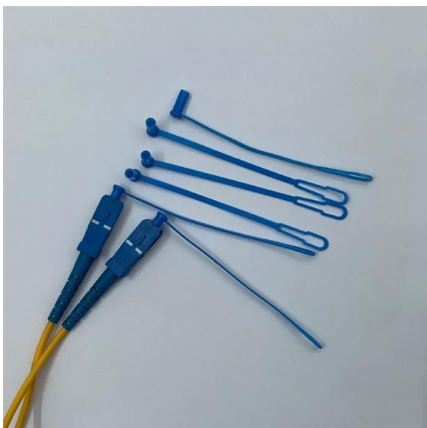

Fibre Patch Leads , SnapperNet

Fibre Patch Leads ETU-LINK
FD9125SMOS2-Y-0.5M Fibre Optic Duplex Patch Cord 9/125µm Single-mode OS2, LC Details

Patch cords & Patch cables , atg Technology Group

Our connector range includes telco, industrial, military, commercial, audio and multi fibre optical connectors. This range also includes high performance patch cords

OPLINX

OplinX Standard Patchcord provides a broad selection of single fibre connectors as well as cable choice for your special patching need. Our production line equips with state of the art manufacturing facilities

Fiber Optic Cables

Fiber Optic Cables, Adaptors, & Accessories Our extensive offering of fiber optic cables, connectors, cassettes, enclosures, patch cords, cable assemblies, cable

NETCONNECT

MTP componentry may be used in the multi-fibre connector. Preferred ordering guide for NETCONNECT New Zealand The CommScope NETCONNECT ordering guide for the New Zealand region contains