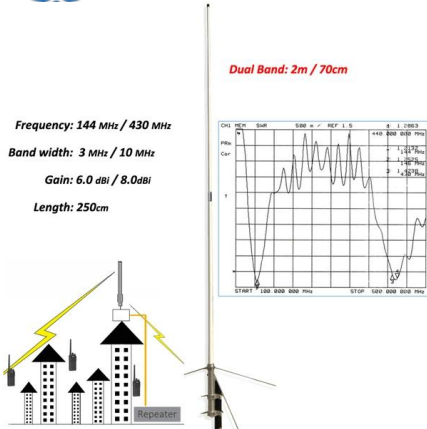

MPO-MPO NISSIN Female 24 Fibers Low Loss 0.35dB Type A B

MPO-MPO NISSIN Female 24 Fibers Low Loss 0.35dB Type A B Plenum (OFNP) OS2 9/125 Single Mode Trunk Cable, Yellow

Fiber Optic Lead Assemblies , element14 New Zealand

Buy Fiber Optic Lead Assemblies. element14 New Zealand offers fast quotes, same day dispatch, fast delivery, wide inventory, datasheets & technical support.

OPLINX

OplinX New Zealand Limited specialises in supplying high quality fibre optic cabling products into the data and telecommunication market. OplinX NZ has been established as a competitive contender to