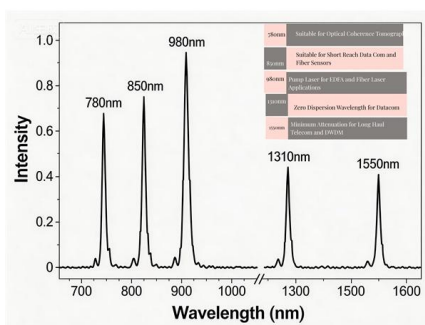

PDUs (Power Distribution Units)

Shop for PDUs from leading brands like Jackson, Dynamix, ATEN, HP & APC. at PBTech .nz