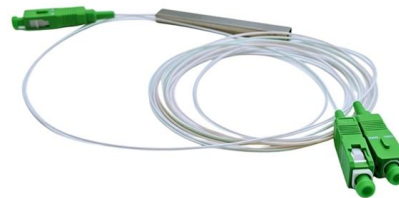

eConnect® Power Distribution Units (PDUs)

Discover eConnect® Power Distribution Units (PDUs) for reliable power monitoring and security in data centers. Enhance efficiency with smart