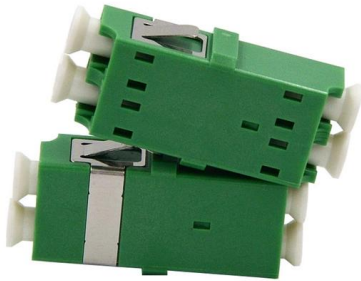

VERTICAL 24 Way PDU Rack Mount Power Rail

VERTICAL 19" 24 Way PDU Rack Mount Power Rail with IEC C20 15A Inlet Designed to manage power supply within 19-inch server racks, this rack mount

PDU , Power Distribution Units , Rack Mount PDU's , Power Rails

A power distribution unit, otherwise known as a PDU, is a device that is used to control the electrical power, typically within a data centre or server rack. Unlike standard power strips, basic PDUs are

Power Distribution Unit Industry Research Report 2024: $3.25 Bn

3.8.2 Global Power Distribution Unit (PDU) Market Attractiveness Index, By Application (2025-2030)
3.8.3 Laboratories, By Value, 2020H-2030F (USD Million & CAGR)