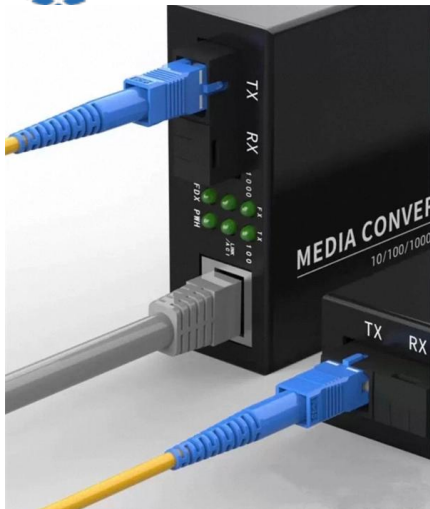

TST cable GaAs fiber optic temperature measurement

The fiber optic temperature measurement system of gallium arsenide (GaAs) has become the world's leading high-precision online temperature