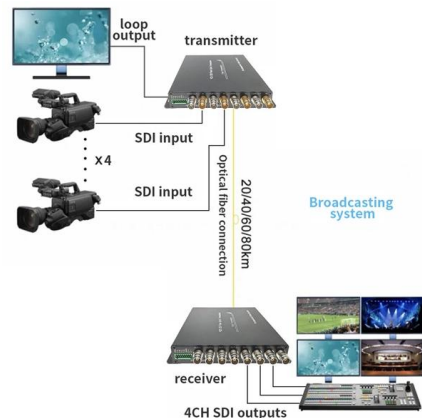

Distribution & Termination Boxes

Shop for Distribution & Termination Boxes from leading brands at PBTech .nz

Outdoor & Indoor Meter Boxes - Built for Performance

Our range includes standard, flush-mounted, powder-coated, and deep surface models, making them ideal for residential, commercial, and industrial applications