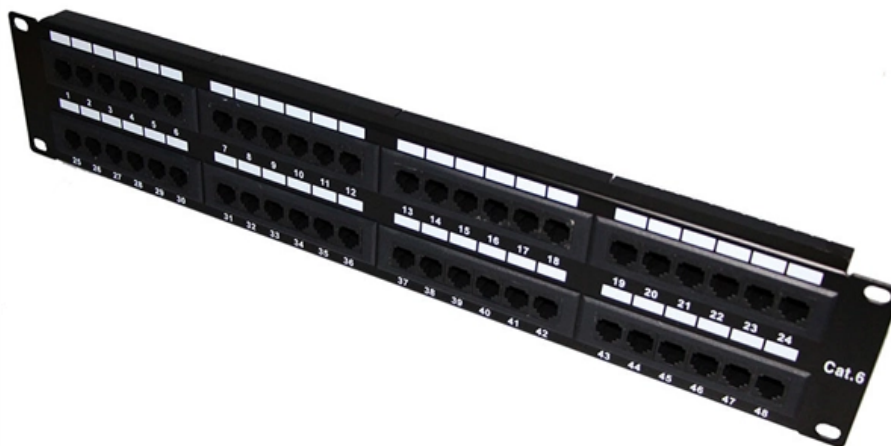

Adam Tas Corridor Energy

New battery cabinet for local area network use

Overview

A comprehensive guide to telecom battery cabinets provides essential information on their features, types, selection criteria, installation tips, and innovations in technology. Understanding these aspects is crucial for ensuring reliable power solutions in telecommunications. EverExceed VRL A battery assembly cabinets are very durable, and easy to install. AMP is proud to be working with 60 Local Authorities across the UK through our Battery Box project, offering councils an innovative solution to support their local decarbonisation goals while generating new income streams. UPS-Dedicated Modular Cabinets: The "Emergency Shield" for Data Centers and Industry Servers in data centers and control systems in industrial production cannot tolerate even a one-second outage—it may cause millions in losses.

New battery cabinet for local area network use

Battery Rack Cabinet , Telecom Battery Rack , Rack Battery Cabinet

This flexible, modular design allows for installation in areas where it would not be practical or even possible to use a full-size, one-piece rack; such as rooftops, COWs/COLTs, small shelters, or other