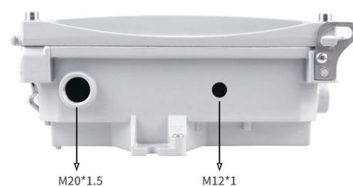

How to Set Up a Local Area Network in Windows 10:

Nowadays, having a local network at home or at the office has become a necessity for sharing files, printers, and accessing the internet more efficiently. Setting up a