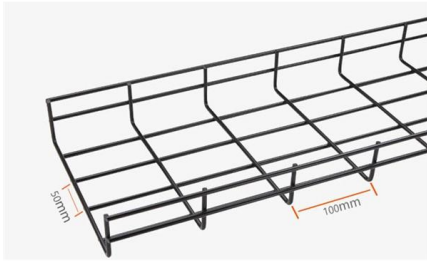

4 Core Wall Mount Fiber Optic Terminal Box for FTTH

The 4 Core Wall Mount Fiber Terminal Box provides secure splicing, termination, and IP65 waterproof protection. Ideal for indoor/outdoor FTTH