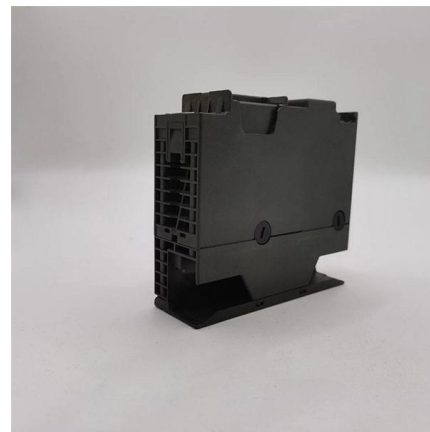

FTTH 24 Core ODF/Patch Panel/Fiber Optic Terminal

Model NO.: Swing Type Rack Mount Fiber Patch
Panel Type: Optical Fiber Distribution Box Wiring
Devices: ODF Certification: ISO, RoHS Condition:
New