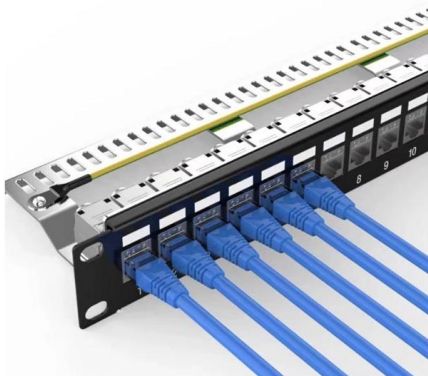

FTTX SOLUTION

DATA CENTER

4 Port ODF Optic Fiber Patch Panel Sc, Lagos Island (Eko)

Upgrade your networking setup with this brand new Commscope 4 Port ODF Optic Fiber Patch Panel SC. This high-quality networking product accessory is perfect for managing your optical

Network Patch Panels in Nigeria for sale Prices on Jiji

The D-Link 24-Port Patch Panel (e.g., NPP-C61BLK241) is a 1U, 19-inch rack-mountable panel designed

ODF Patch Panel

High-quality guaranty the ODF patch panels own long service life. Anfkom provides a series ODF patch panel with different capacity, 12 cores, 24 cores, 48 cores, 72