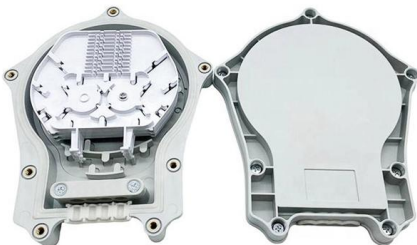

Metal 96 Core Fiber Optic Termination Box is currently being widely used for distributing outdoor optical cable in indoor and outdoor conditions. This 96 Core

Contact Us

For datasheets, pricing, or custom telecom energy solutions, please visit:
<https://www.koskolong.co.za>