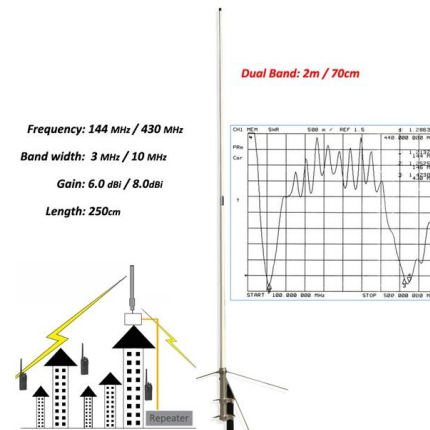

FTTH 1u 2u Outdoor Rack Mount ODF, 4 8 12 24 48 72 96 144 Port Core

ODF unit box is a high-density, high-capacity design product, with good looks generous, reasonable distribution, easy to find, easy management, easy installation and good operational ect. ODF unit box