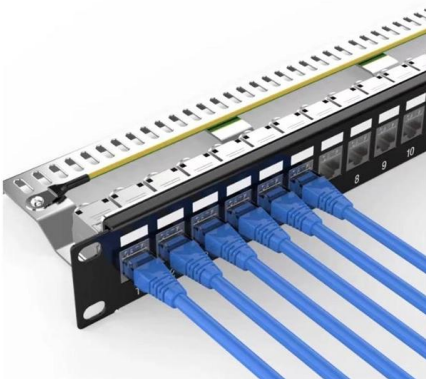

### Chieftec

Sufficient cooling options with 1x 120mm front and 2x 80mm rear installation of optionally available fans are provided. Two fast USB 3.1

ports in the front panel

### **4U Server Rack Cabinet, Vertical-Mount, Switch-Depth, Wall-Mount**

Because the low-profile cabinet mounts vertically, it extends only eight inches from the wall while housing equipment up to 20 inches deep, including network switches and patch panels.