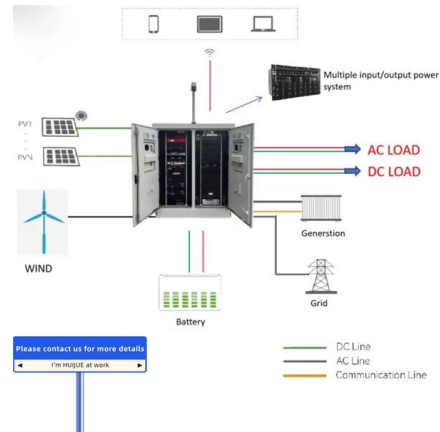

SFP Transceivers for OTN and SONET Networks , 100% Quality

Using optimized SFP transceivers can reduce packet loss to as low as 0.01%, ensuring efficient data transfers and improved latency for time-sensitive marine operations.

Gigabit SFP transceiver with integrated optical time

Using this data converter in an optical time-domain reflectometer, a minimal overhead design is realized with an optical power sensitivity of -52dBm

Fiberworks

Kjøp Fiberworks - SFP+ transceivermodul - 10GbE, 10Gb Fibre Channel, SDH, OTN - 10GBase-ER, CWDM - LC-enkeltmodus - opp til 40 km - OC-192/STM-64 - 1551 nm hos Atea. Gode priser. Enkel