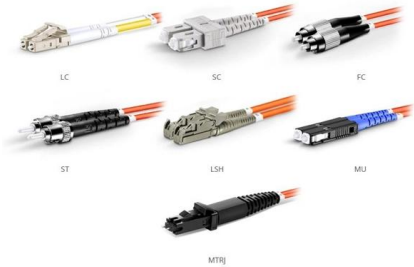

Customs Brokerage

At NORWAY, we are your strategic ally for success in the complex world of customs operations. We have a team of highly qualified and experienced professionals who will provide you with

OM1 Fiber Patch Cable Family

Switch Enterprise Campus Aggregation

1.8 Tbps high-density 100G/25G Layer 3 Etherlighting(TM) aggregation switch with MC-LAG support for high availability system design.