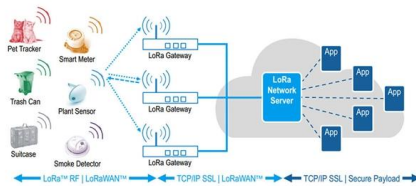

Norwegian Customs Brokerage Agent 100G Aggregation Switch