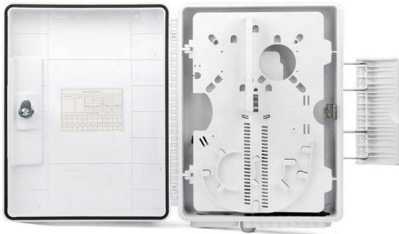

Guide to cable support systems

Four different mesh cable tray types are available, depending on the requirements, area of application and cable quantity. The innovative Magic connection system of the GRM and G-GRM mesh cable