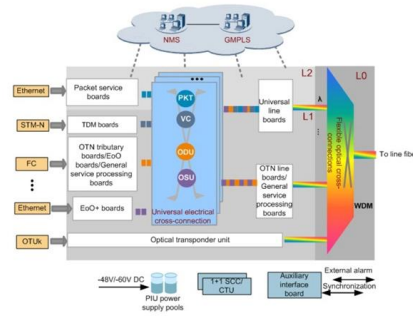

## Overview

---

An optical transport network (OTN) is a digital wrapper that encapsulates frames of data, to allow multiple data sources to be sent on the same channel. EquipmentAt a very high level, the typical signals processed by OTN equipment at the Optical Channel layer are: • SONET/SDH• Ethernet/FibreChannel• Packets.

### Talking about transmission network technology: the

Discuss the difference and connection between SDH, MSTP, OTN and PTN SDH Synchronous

### Choose POTN to Efficiently Improve Your Network Performance

Packet Optical Transport Network (POTN) is a transport network that deeply integrates packet transport and optical transport technologies. Packet Transport Network (PTN) refers to an