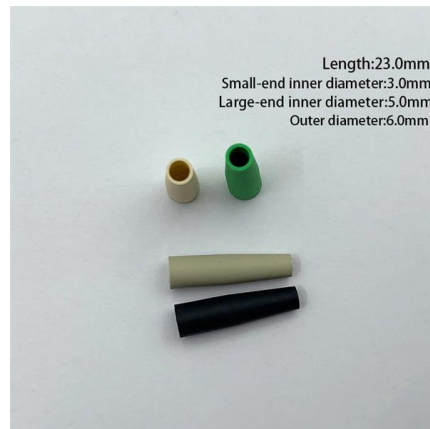

Shenzhen Hope Technology Holding Co.,LTD

At Shenzhen Hope Technology Holding Co.,LTD, we offer Fiber optic cable, ADSS and more to meet your needs. Find the products you're looking for today.