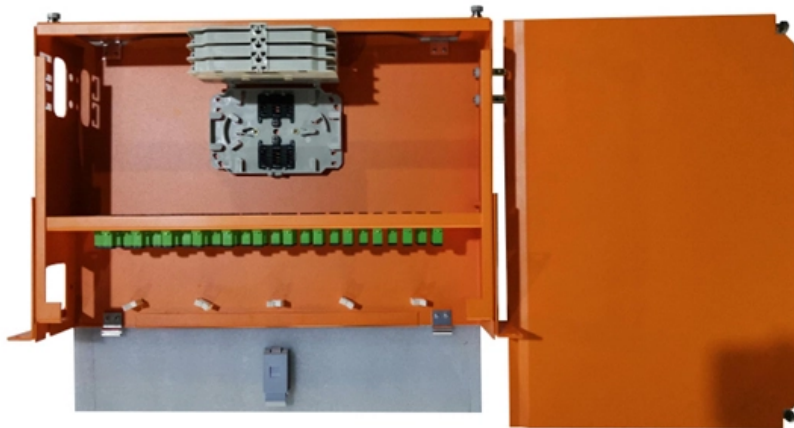

Adam Tas Corridor Energy

Optical Power Red Light Meter

Optical Power Red Light Meter

Optical power red light all-in-one machine 15/30/50 optical power meter

Optical power meter with integrated red light source, available in 15/30/50 mw models. this all-in-one device combines a high-precision red light source, multi-functional testing pen, and

TM570 Optical Power Meter With Red Light, 3 In 1 Machine, Optical

Versatile 3 in 1 design: Measures optical power, tests network cables, and checks LED lighting functionality. High precision optical power measurement with a built-in red light source for easy fiber

Optical Power Tester, 3-in-1 Fiber Optic Power Meter, Red Light

Good performance: the meter has a sensitive chip and a solid inner structure, low battery consumption and 40 hours of continuous

operation. 3-in-1 function: with the functions of optical power meter, LED

Optical power meter TI-560 Optical Power Meter Red Light

KHCEYT Optical power meter TI-560 Optical Power Meter Red Light Source All-in-one, Optical Power Red Light Source All-in-one (5km Red Light) for Measurements : Amazon.ae: Industrial & Scientific