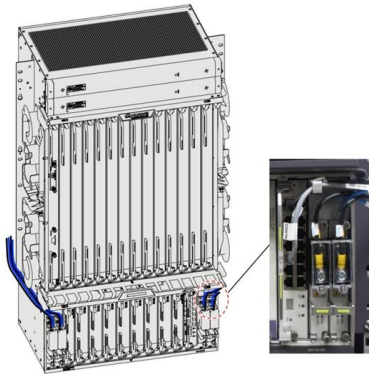

ODF-E-72 4U optical distribution frame 72 Cores -AOA

72 Cores Optical Distribution Frame Overview
Fiber Management Tray also called ODF Distribution Box, Integrated Splicing and Distribution ODF. It is mainly used

FTTH Outdoor Optical Fiber Distribution Frame ODF

Rack mount ODF is usually modularity in design with firm structure. It can be installed on the rack with more flexibility according to the fiber optic cable counts

48 Core ODF Box with LC Adapter

Adapters and pigtailed are pre-installed on the ODF unit module of the fiber distribution frame for quick installation, which reduces construction time and

Optical Distribution Frame

ODF offers flexible cabling access, expandable frame design and comprehensive cable management. A series of ODF units of 12 cores, 24 cores, 48 cores, 72 cores, 96 cores & 144 cores counts type are