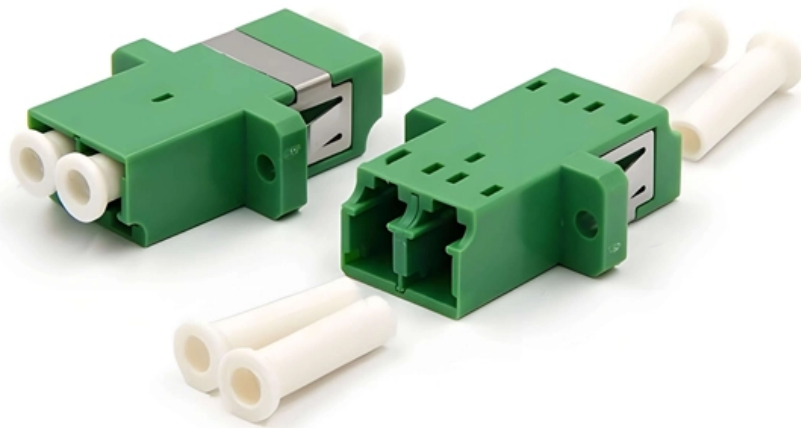

Adam Tas Corridor Energy

Optical distribution module 48-core ODF