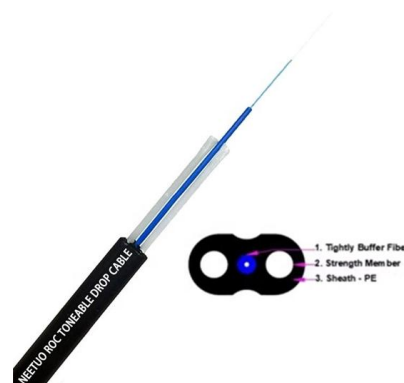

The FOA Reference For Fiber Optics

Outside Plant Fiber Optic Cable Jump To: Fiber Optic Cable Construction Fiber Optic Cable Types Cable Design Criteria Choosing Cables Cable Types: (L>R):