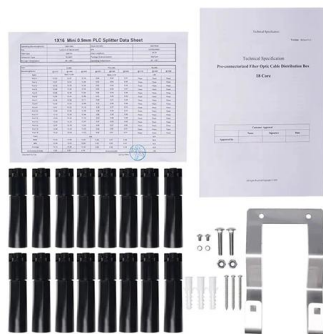

What Is Fiber Splice Tray?

Optical fiber termination by fusion splicing or mechanical splicing is very common now with the increasing development of fiber optic network. As optical fibers are sensitive to pulling,