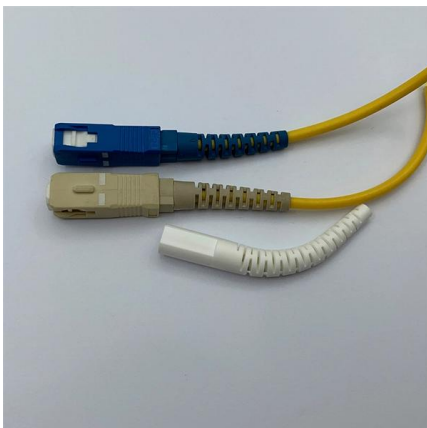

Fiber Optic Splice Tray

Fiber optic splice tray is used in optical distribution frame, terminal box, and splice closures. The compact size 12 and 24 fiber compact splice cassettes designed for

An In-Depth Exploration of Fiber Optic Distribution

It begins with an introduction to fiber optic technology and the pivotal role of distribution

boxes in managing fiber optic cables. The article categorizes the

Fiber Splice Trays & Wallets

Discover CommScope fiber splice trays, fiber optic splice trays, and a convenient fiber splice organizer. Organize fiber connections with ease.

Essential Guide to Fiber Optic Splice Tray Solutions

Fibre optic splicing trays are an essential part of manipulating and ordering optical fibers inside a network structure. Since the need for higher data