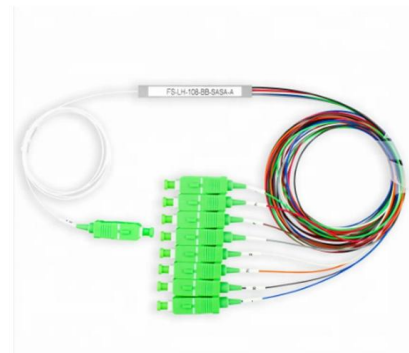

Fiber Optic Hardware , Fiber Panels, Housings, Racks, and Splice Trays

Fiber Optic Hardware Corning has a wide variety of hardware solutions to choose from to fit your cabling needs. Choose from racks, panels, modules, splice trays, ethernet fiber switches and other