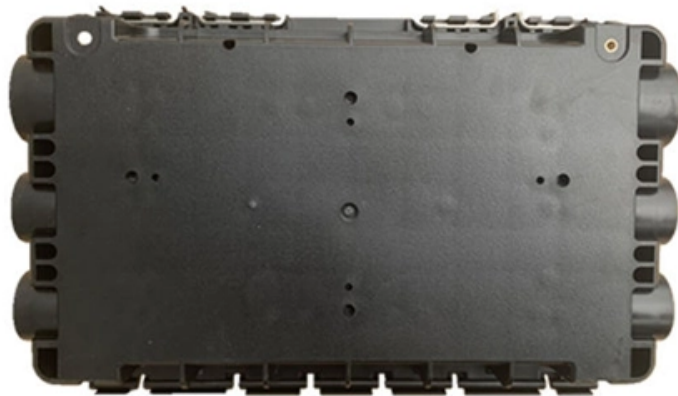

Adam Tas Corridor Energy

Optical fiber splicing tray in optical distribution box

Optical fiber splicing tray in optical distribution box

Amazon : Fiber Optic Splice Tray

24 Core Fusion Splicing Shrinkable FTTH Fiber Optic Cable Plastic ABS Tray for Optical Distribution Box Fiber Optic Splice Closure Terminal Distribution Box Cable Tray Manager(2Pack) a-031

12 Port FTTH Fiber Distribution Box for 1x8 Blockless

The dual-layer design ensures clear separation for splicing, wiring, and distribution. The optical distribution box features 2 cable inlet ports and 12 cable outlet ports,

Fiber Optic Splice Tray

Fiber optic splice tray is used in optical distribution frame, terminal box, and splice closures. The compact size 12 and 24 fiber compact splice cassettes designed for

An In-Depth Exploration of Fiber Optic Distribution

Essential Guide to Fiber Optic Splice Tray Solutions

Fibre optic splicing trays are an essential part of manipulating and ordering optical fibers inside a network structure. Since the need for higher data