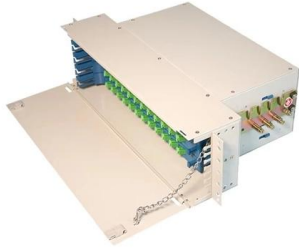

Contact Us

For datasheets, pricing, or custom telecom energy solutions, please visit:
<https://www.koskolong.co.za>