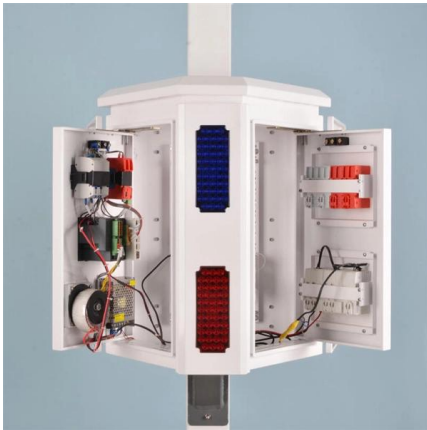

Networked PDU

Our Range Of Networked PDUs Allow For The Intelligent Remote Monitoring Of Up To 14 Values Using SmartPDU Technology. The Integra SP2 PDU Range Includes Horizontal and Vertical PDU rack

What is a power distribution unit (PDU)?

A power distribution unit (PDU) is a device for controlling data center electrical power. The most basic PDUs are large power strips without surge protection. They are designed to provide

1-Phase Intelligent PDU , Austin Hughes

W Series 1-Phase intelligent PDUs can be integrated with your rack to provide power management, including monitoring of individual outlets or top-level circuits.

PDU4001 CYBERPOWER Rack Mount Remote Access Pdu Amp

Review CYBERPOWER 8-outlet 1u Rack Mount Remote Access Pdu Amp The CyberPower PDU4001/PDU41001 is an advanced 8-outlet 1U rack mount power distribution unit (PDU) designed