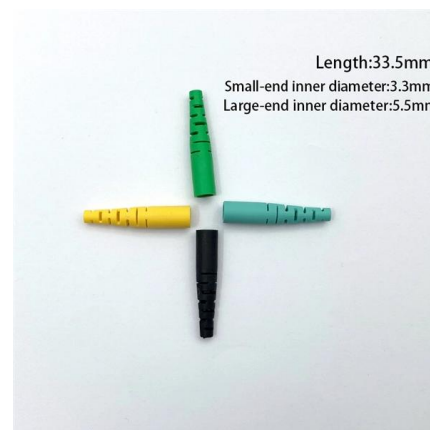

Rack Mount PDU: Power Distribution Solutions

Types of Rack PDUs An rPDU can be classified as basic, metered, monitored, or switched. At the core, the rPDU offers reliable power distribution at the rack while