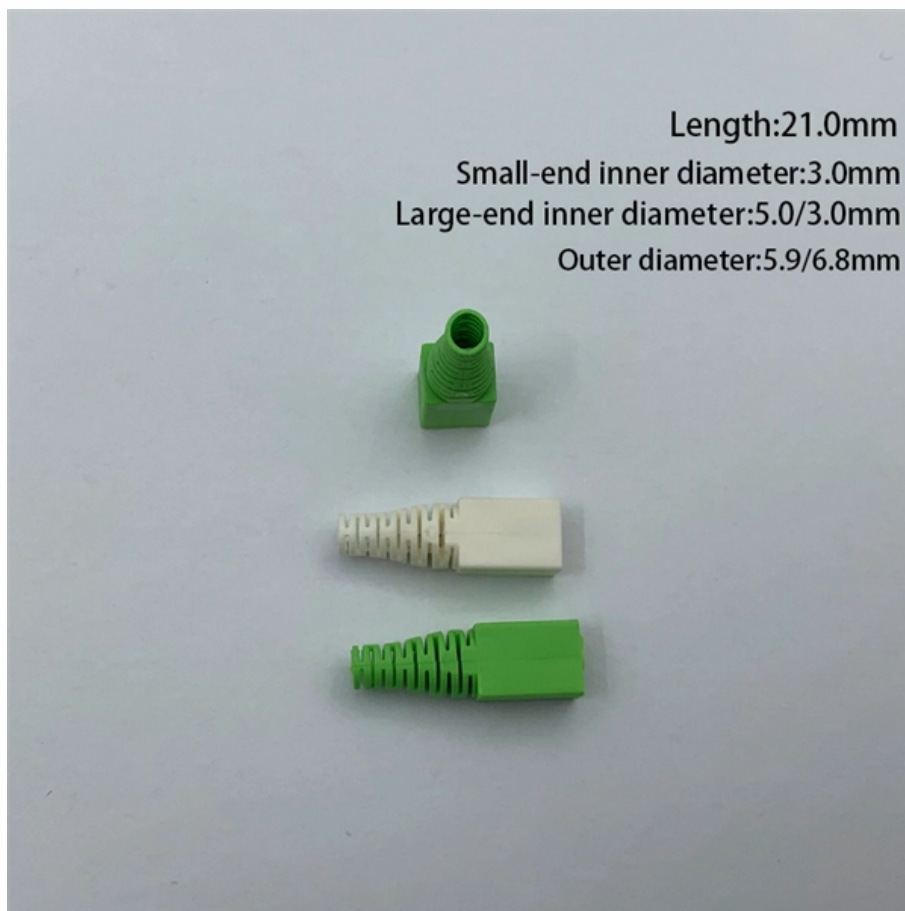

Adam Tas Corridor Energy

Ordinary cable trays 100