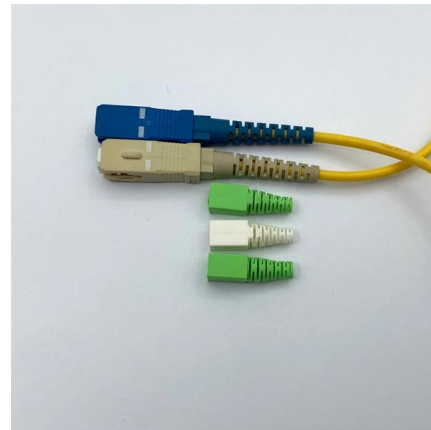

Cable Tray SPCT 100/100SS304 , Ramdev Steel Industries

Cable Tray SPCT 100/100SS304 Perforated Cable Tray System expertly constructed from high-grade stainless steel, offering exceptional durability and resistance to

100mm Light Duty Straight Edge Cable Tray (3m Length)

Brand Legrand Colour Self Colour Depth 12mm
Dimensions (L)3 m x (W)100 mm x (D)12 mm
Finish Pre-Galvanised Guarantee 1 Year Length
3m Material Pre