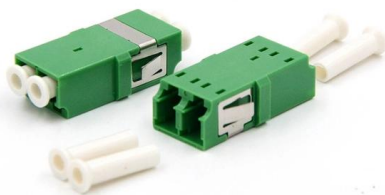

### Trench medium duty cable tray 100mm x 3m

Looking for a Trench Cable Tray MDT100TR?  
Order from Wolseley today - free delivery or click  
and collect available nationwide.

### Trench MDT100TR 100mm Medium Duty Cable Tray 3M

Trench MDT100TR 100mm medium duty steel  
metal cable tray. Economical, reliable, easy fit  
metal cable management solution.

### Cable Tray 100mm

Discover 100mm cable trays with perforated  
design for superior cable management. CE  
certified, hot-dip galvanized steel ensures long-

term corrosion resistance in industrial and outdoor environments.