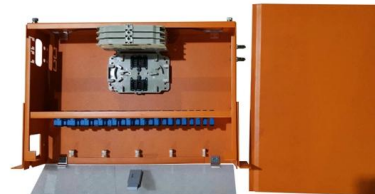

Legd OH100G Overhead Hanger 100mm

Legrand are one of the top manufacturers worldwide when it comes to electrical and digital infrastructure. Whether it is cable management, wiring accessories or anything in between. Legrand