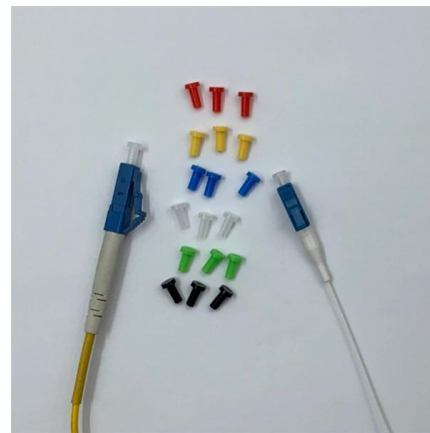

Buy 100mm Cable Trays , Fast Delivery, Quality Products , CMW

If you're looking for high-quality 100mm cable trays, look no further than CMW. We offer free delivery on orders over £100, and next-day delivery is available so you can get your project started as soon as