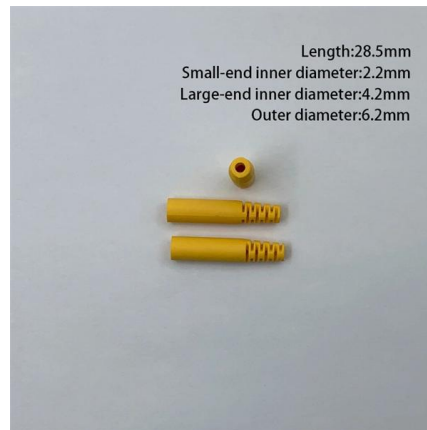

KSC100H100N Cable Tray - Straight

Information Routing the cable route in halls or areas with limited support structures. The high strength of the trays allows the use of supports even every 6 m.