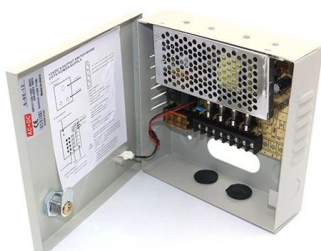

Huawei CloudEngine S16700 Series Flagship Core Switches Datasheet

Huawei CloudEngine S16700 series switches (S16700 for short) are next-generation modular core switches designed for high- end campus networks in the fully-wireless era.