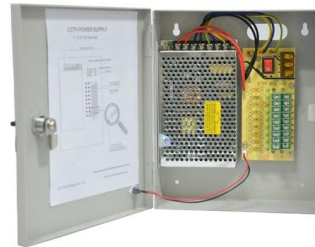

304 stainless steel distribution box outdoor rain-proof

Product details of Original 304 stainless steel distribution box outdoor rain-proof high-voltage junction box control floor cabinet monitoring box Product details of 304