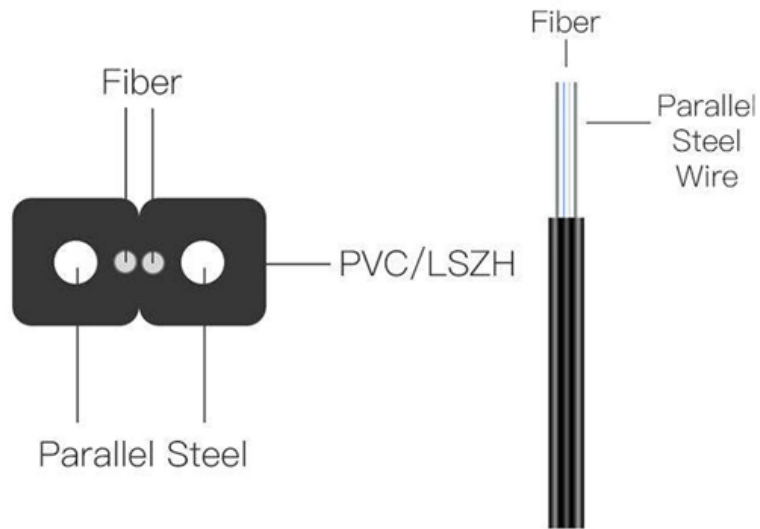

Outdoor 304 Stainless Steel Pole Distribution Box

Outdoor 304 Stainless Steel Pole Distribution Box

Outdoor Industrial Waterproof Distribution Box, 304

Built from premium 304 Stainless Steel, this enclosure is the ideal solution for environments where dust, moisture, and corrosive agents threaten equipment