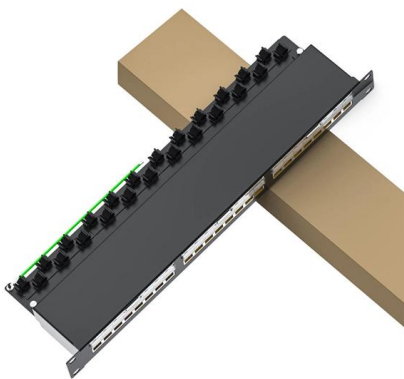

Conexpro outdoor networking data cabinet 19" 6U/410mm, IP65

One-piece data cabinet ideal for outdoor deployment thanks to durable IP65 protection with wall or mast mounting.

Exterior Cabinets 6U , Wall-Mounted Outdoor Enclosure for Telecom

This 19-inch outdoor patch cabinet is the perfect solution if you want to place your network

installation in an outdoor area. The outdoor server cabinet has a solid

6U 600mm Wide x 600mm Deep IP65 Wall Mount Outdoor Cabinet

AZE's 6U IP65 Wall mount Outdoor Cabinet are designed to protect your sensitive network equipment from harsh environments, with waterproof and dustproof features to safeguard it from the elements,

6u IP55 IP65 Outdoor Waterproof Wall Mounting Cabinet

AZE's 6U 24-INCH lockable Wall Mounted Outdoor server racks

IP66 Rated Weatherproof Outdoor Network Cabinets

Discover IP rated (NEMA) outdoor network cabinets designed for superior protection and durability for your network infrastructure in harsh environments.