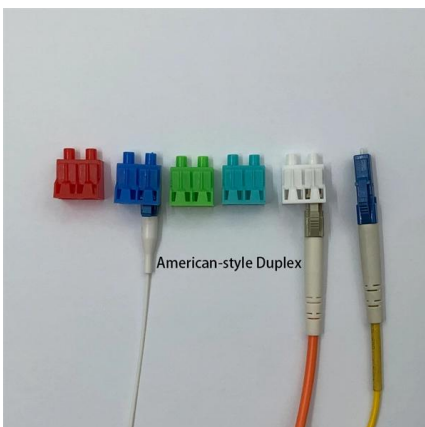

installed on the wall or pole mounted, indoor and outdoor application.

FTTH Distribution Terminal Box, FTTH Fiber Optic

Fiber Optic Termination Box is used in the end termination of drop cables in residential buildings and villas, to fix and splice with pigtails. UnitekFiber supplies

16 Core Outdoor Fiber Optic Distribution Box IP65 FDB FTTH Terminal Box

This 16-core Fiber Distribution Box (FDB) is a professional outdoor optical termination enclosure designed for FTTH access networks. Made of high-quality PC+ABS plastic with UV-resistant and

High-Quality Fiber Optic Terminal Boxes

OTRANS is a leading fiber optic terminal box factory. We supply TBA & TBS series wall-mounted boxes for FTTx networks. Request a fast quote and technical