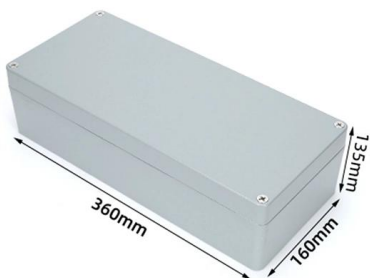

Fiber Optic Cable vs Patch Cord vs Pigtail - Complete

When you build or upgrade a fiber network, the same four words pop up everywhere-- fiber optic (bare fiber), pigtail, patch cord, optical cable. They're