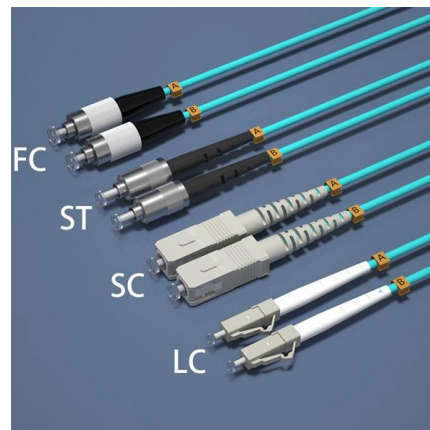

UnitekFiber's waterproof FTTH terminal box is made of high strength plastic, UV-resistant, water resistant, suitable for indoor and outdoor wall and pole mounting and overhead installation. The

Gcabling 8 Core Fiber Optic Box IP65 Indoor Outdoor