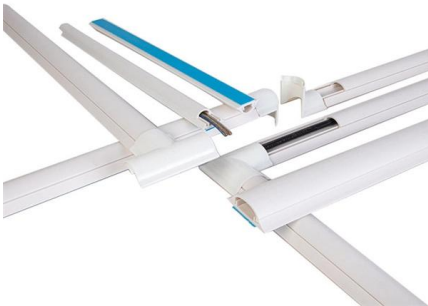

Water-proof, anti-rust design for outdoor uses. Easy installations: Ready for wall mount - installation kits provided. Lower Insert loss and easy splicing. Suitable

Optical Termination Box , FTTH Terminal Box

SOPTO typical optical fiber terminal boxes (FTB) are with 6 ports or 24 ports, and they can be

installed on the wall or pole mounted, indoor and outdoor application.

FTTH Distribution Terminal Box, FTTH Fiber Optic

Fiber Optic Termination Box is used in the end termination of drop cables in residential buildings and villas, to fix and splice with pigtails. UnitekFiber supplies

16 Core Outdoor Fiber Optic Distribution Box IP65 FDB FTTH Terminal Box

This 16-core Fiber Distribution Box (FDB) is a professional outdoor optical termination enclosure designed for FTTH access networks. Made of high-quality PC+ABS plastic with UV-resistant and

High-Quality Fiber Optic Terminal Boxes