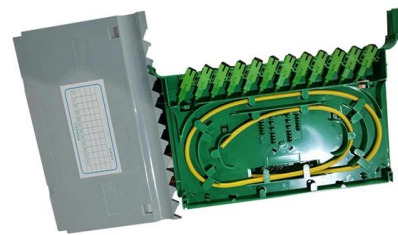

Outdoor electrical boxes distribution boxes and switches

Ordering information

Model	1	2	3	4	5	6
Model	SP12M1	SP12M2	SP18M4	SP18M1	SP12M2	SP18M4
Product name	Patch Panel	Patch Panel	Patch Panel	Patch Panel	Patch Panel	Patch Panel
Illustration						
Model	1	2	4	1	2	4
Maximum number of cores	144	288	576	144	288	576
Product size (including module and adapters)	482.87*371*114 mm	482.87*371*181 mm	482.87*371*117 mm	482.87*371*114 mm	482.87*371*181 mm	482.87*371*117 mm
Standard color code	RAL9005	RAL9005	RAL9005	RAL9005	RAL9005	RAL9005

Distribution Box Guide: Types, Components & Solutions

Understand distribution boxes (DB boxes) in 5 minutes. Learn about types, components, functions, and uses. Find the perfect DB box for your needs.

Weather-Resistant Outdoor Electrical Panel Box: Smart, Safe, and

Professional-grade outdoor electrical panel boxes featuring advanced weather protection, comprehensive safety features, and smart monitoring capabilities for reliable exterior power

Outdoor Electrical Junction Box: Types & NEC Code Requirements 2025

You'll learn what they are, why they're required, the difference between junction boxes and distribution boxes, types available (pull boxes vs splice boxes), NEC 314 sizing requirements,

Outdoor Breaker Boxes

Get free shipping on qualified Outdoor Breaker Boxes products or Buy Online Pick Up in Store today in the Electrical Department.