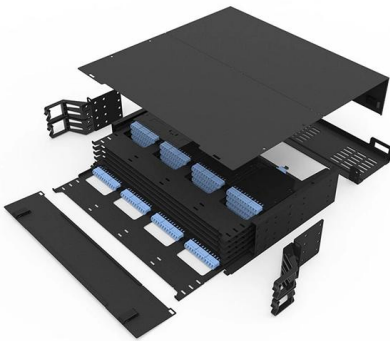

Can You Install a Breaker Box Outdoors?

Discover if you can install a breaker box outdoors and learn about safety, regulations, and expert advice to protect your

How To Safely Install an Outdoor Electrical Box for Your

An outdoor electrical box is often referred to as a weatherproof outlet box, junction box, or exterior outlet box. These boxes are designed to house electrical wiring,

Weatherproof Boxes

Install weatherproof switch boxes and sockets in your outdoor space for convenient access to electricity. With Water Garden's collection of high-quality weatherproof