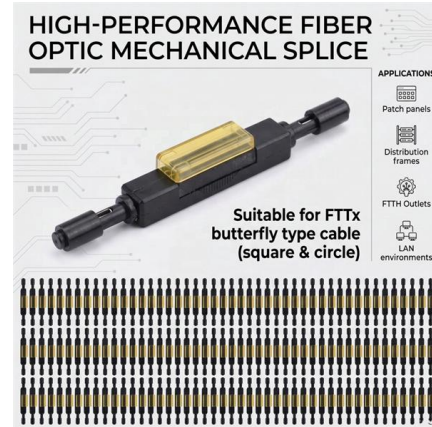

4 Way Outdoor Breaker Box IP65 ABS Plastic Din Rail

Product Details About This Product Upgrade your outdoor power setup with this 4-Way Outdoor Breaker Box, featuring IP65 waterproof protection and a durable