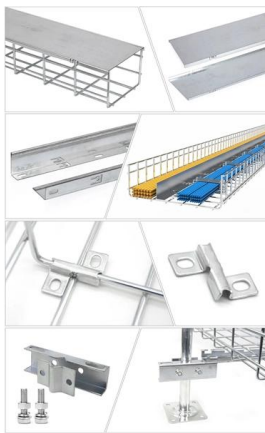

Outdoor Electrical Enclosures - Weatherproof NEMA

Browse our durable lineup of outdoor electrical enclosures designed to protect sensitive components from rain, dust, UV exposure, and harsh environmental

Secure & Weatherproof Outdoor Junction Boxes , Daier

Protect your outdoor electrical connections from rain, snow, sun & dust with our durable, UL Listed Daier outdoor junction boxes. Find the perfect size & style for outlets, switches, lights & timers.