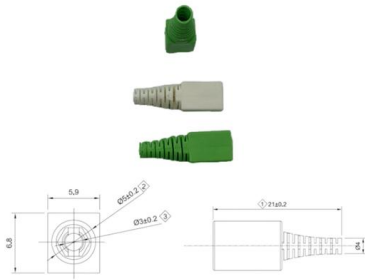

Distribution board

A distribution board (also known as panelboard, circuit breaker panel, breaker panel, circuit breaker, electric panel, fuse box or DB box) is a component of an electricity supply system that divides an

Circuit Breaker Distribution Box Electrical, Outdoor

?Wide Application?Suitable for indoor and outdoor electrical, communication, control panels, terminal boxes, PCB BOX, ads distribution box, unloading

Amazon : Outdoor Electrical Outlet Box

Explore weatherproof outdoor electrical enclosures with GFCI receptacles. Secure, versatile options for powering your backyard, patio, or any outdoor space.