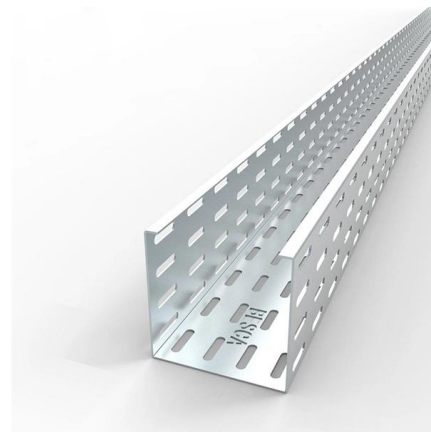

12 Core Armored Fiber Optic Cable Guide for Outdoor Installers

Buy 12 core armored fiber optic cable with fiber mode, armor structure, jacket, tensile strength, test report, and drum planning.