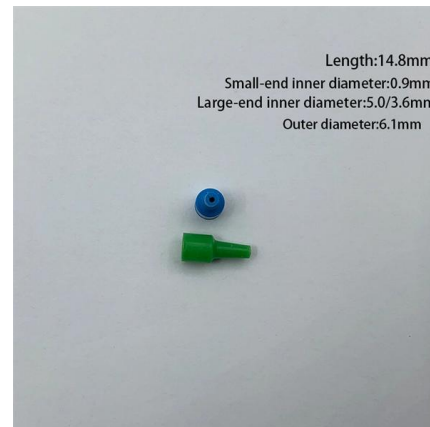

4 Core Optical Fiber Cable

We take pride in presenting our comprehensive range of 4 Core FTTH Single-Mode Optical Fiber Cables. These cables are crafted with precision, using top-quality