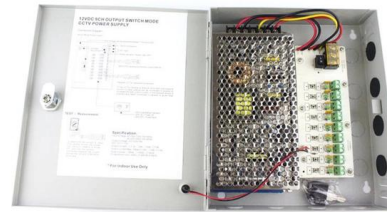

Nexans 4-core fiber optic cable, MM 50 multimode, IN /

These specifications meet the general requirements and performance of Nexans 4-core fiber optic cable, which provides optical specifications, mechanical