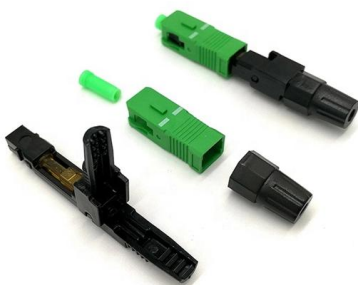

4 Core Outdoor Drop FO Cable with Steel Wire - Texa Networks

TEXA Network's 4-Core Outdoor Drop Fiber cable is designed and manufactured to the highest standards. Available as Single-mode (G.657A2 compliant), it provides the bend-insensitivity and