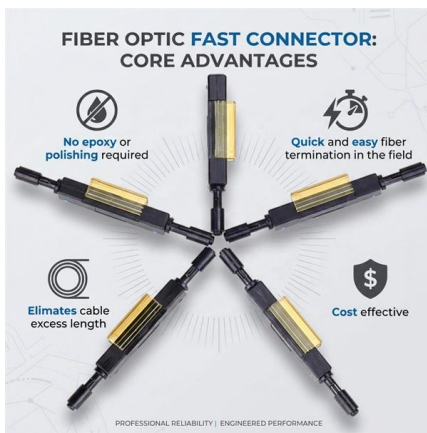

Outdoor Ripcord Fiber Optic Cable 4-24 cores SM

We provide 4 to 24 fiber core for options to singlemode fiber cable. The central tube is covered with strength members: rip cord, aramid yarns, and glass yarn. The