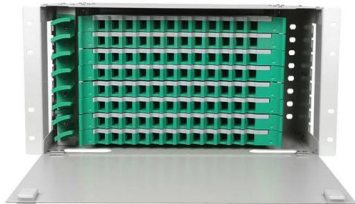

The fiber optic terminal box includes the outer shell, internal components (support frame, fixed

fiber tray, clamp), and fiber optic connector

Termination Box For Fiber Optic Cable

Outdoor fiber optic cables connect to a termination box where their fibers are fused with pigtails, which are then led out via patch cords. Patch cords connect to an