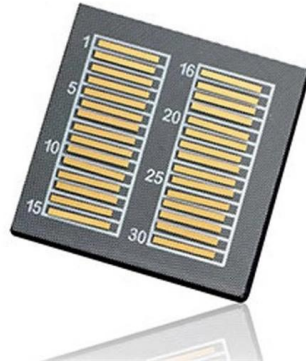

SOCKiTBX The Original Weatherproof Connection

Unleash unparalleled protection for your electrical connections with the SocketBox, the definitive solution to safeguard your power needs in any condition.

Secure & Weatherproof Outdoor Junction Boxes , Daier

Protect your outdoor electrical connections from rain, snow, sun & dust with our durable, UL Listed Daier outdoor junction boxes. Find the perfect size & style for outlets, switches, lights & timers.