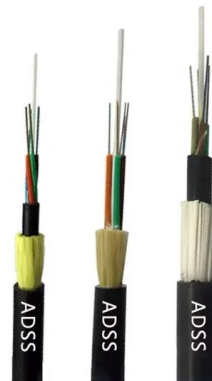

Amazon : Power Distribution Box

Browse power distribution boxes with circuit breaker protection and multiple outlet configurations. Shop durable solutions for construction and emergency use.