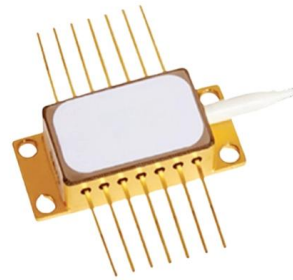

Amazon : Outdoor Power Distribution Box

Joinworld Power Distribution Box,50A 125V/250V NEMA SS2-50 CS6375 Inlet, 30A Circuit Breaker, Individually Controllable Sockets, Heavy - Duty Waterproof Enclosure with Cooling Fan Recycled

Temporary Power Distribution Box for Construction Sites and Outdoor

E-abel manufactures this type of temporary power distribution box and related E-abel