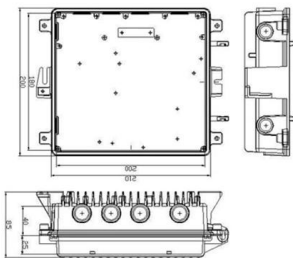

Temporary Power Distribution Box for Construction Sites and Outdoor

E-abel manufactures this type of temporary power distribution box and related E-abel electrical enclosure solutions for construction, municipal, industrial, and outdoor event projects.

Temporary Power Distribution Box, Yellow

Overview Temporary Power Distribution Box, 50A, 125/250V, Yellow Power Tech®'s Temporary Power Distribution Box is used by contractors on jobsites (indoor or

5 Benefits of Using a Temporary Distribution Box

Temporary power distribution boxes are frequent tools on outdoor job sites, such as construction zones. For this reason, reliable manufacturers develop

Yellow Distribution Box (16A 4 Way) 230V - Reliable

Ensure safe and efficient power distribution with our Yellow Distribution Box (16A 4 Way) 230V. This durable and compact box is designed for various applications,