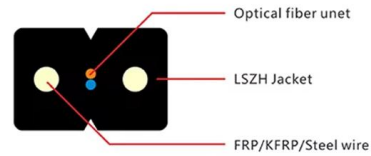

Cross-border e-commerce overseas warehouses and return warehouses

With the rapid development of the cross-border e-commerce industry, overseas warehouses and return warehouses have become important roles in the seller's logistics process.