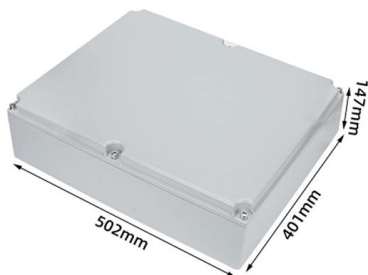

## Overview

---

The 2 Cores Fiber Distribution Box (FDB-102A-1) IP-55 SC Connector PLC Splitter is a compact and rugged outdoor enclosure designed to provide a safe and secure environment for fiber optic cables and splices. It fully supports mechanical/fusion splicing, termination, and cable management within a single, compact indoor unit. FTTH Box Our terminal box is available for the distribution and terminal connection for various kinds of optical fiber system, especially suitable for mini-network terminal distribution, in which the optical cables, patch cores or pigtails are connected. ATB3102 is an indoor terminal box applied in the FTTH network to connect the drop cable and ONU devices through fiber port.

### Fiber Optical FTTH Box Wall Mounted 2 Core Terminal Box

Fiber Optic 2 port Wall Plate is a common terminal product in FTTH solutions. Easy Operation, fasten the cable safely.