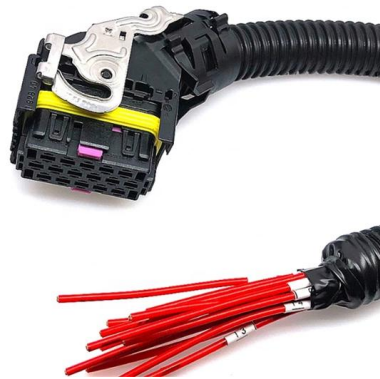

8 Cores FTTH fiber optical terminal box Fiber

This type of fiber access termination box(FDB) is able to hold up to 9 subscribers. It is used as a termination point for the feeder cable to connect with the drop

2 Core Cassette Type SC Adaptor Fiber Optic

The 2 Core Fiber Optic Distribution Box serves as a termination point for feeder cables to connect with drop cables in FTTH communication networks. It

2 Cores Fiber Distribution Box (FDB-102A-1)

The box is equipped with 2 SC fiber optic connectors and a PLC