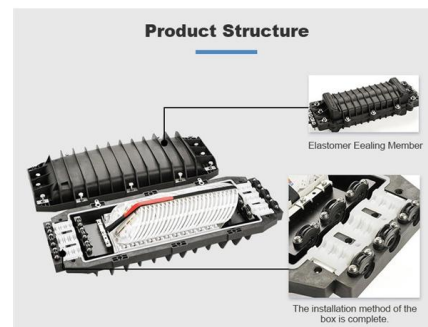

Nonic Wall-mounted Wiring Box 24 Cores

Nonic Wall-mounted Wiring Box 24 Cores , MSC Direct offers quality Nonic Wall-mounted Wiring Box 24 Cores at a great value. Find premium products to last a lifetime!