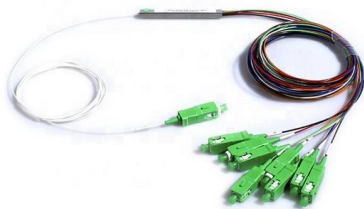

Nonic Wall-mounted Wiring Box 24 Cores

Nonic Wall-mounted Wiring Box 24 Cores , MSC Direct offers quality Nonic Wall-mounted Wiring Box 24 Cores at a great value. Find premium products to last a lifetime!