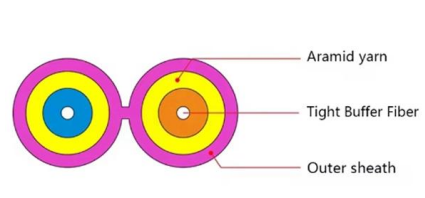

Contact Us

For datasheets, pricing, or custom telecom energy solutions, please visit:
<https://www.koskolong.co.za>