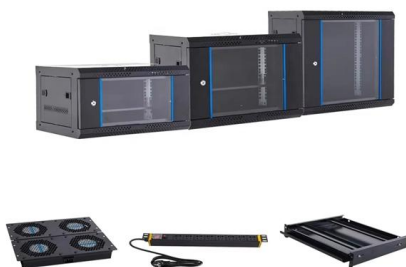

applications for PON, GPON and 5G networks.
The engineered

What is Rack PDU and Types

What is Rack PDU? PDU (Power Distribution Unit) is a device that manages and distributes power for network devices installed in cabinets. It has

FTTH Outdoor Distribution Cabinet 12U 19" IP54 IK10

Weatherproof cabinet SZK 12U is a mechanical cover for telecommunication equipment. It is made of steel sheet in light grey colour, thick structure and it is

What is a PDU (Power Distribution Unit)

If you want to know what a PDU is we have all the answers. Learn all about cabinet PDUs, advanced PDUs, APC PDUs, Eaton PDUs and Tripp Lite PDUs.