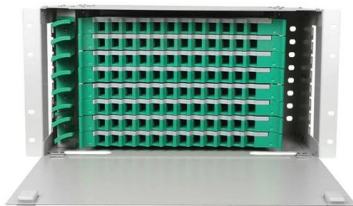

PDU Modular Power Distribution Units Manufacturer

IPDU-20C13-4C19 Remote monitor smart power distribution unit rack cabinet PDU-AC16 32 Ports 1.5U Rack Mount GaN PDU Power Strip SIPDU-8C19-16A Single

Power Distribution Units (PDU) Selection Guide: Types,

Power distribution units (PDUs) have an electrical input and several outputs, often as electrical outlets, for powering multiple devices. They typically contain features

Gcabling® Rack PDU , Intelligent & Basic Power

Gcabling is dedicated to delivering safe and efficient power management solutions for modern data centers and enterprise server rooms. We offer a comprehensive

Gcabling PDU Power Distribution Unit

These products are designed to meet the specific requirements of the project, ensuring cleaner, more reliable, safe, professional, and aesthetically