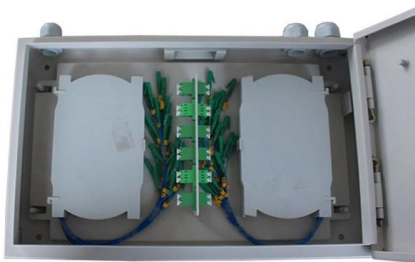

Power Distribution Units , Legrand

Below you will find a variety of PDUs, including both vertical (zero RU) and horizontal (rack mount) form factors to align with your physical infrastructure, with options