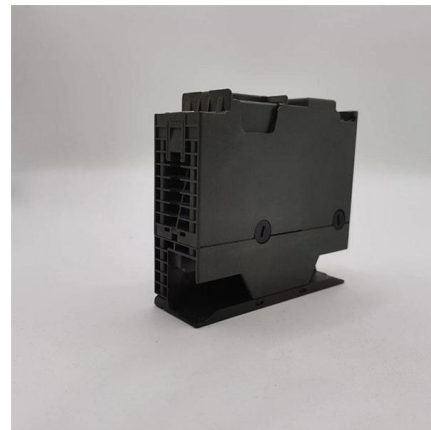

IK10 electric cabinet, IK10 network cabinet

Find your ik10 electric cabinet easily amongst the 72 products from the leading brands (Safybox, ETA, YSCABINET,) on DirectIndustry, the industry specialist for your professional purchases.