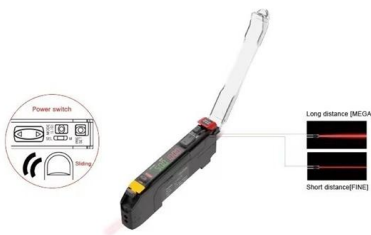

of their customers.Wi..

Palau City Product Center_4-Dongfeng-covering various types of

XRM lighting distribution box is a lightweight distribution device indispensable for secondary distribution in various industries.

Palau SBDC

Existing businesses, especially in the retail and tourism industries, should see if the products by these small businesses could add value or

Palau Single-phase American-style box transformer

The rated capacity of single-phase American-style box transformers is 15-250 KVA. Single-phase American-style box transformers are generally used in places where single-phase power is needed