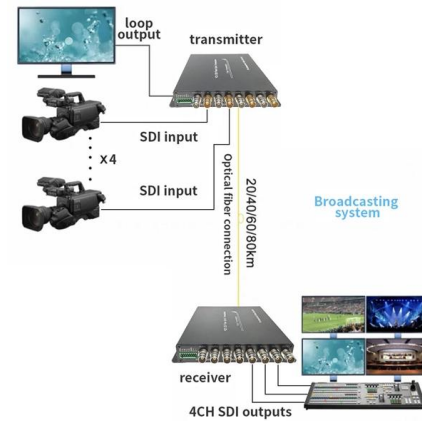

Tray Type Cable Tray XQJ Model

Our Tray Type Cable Tray XQJ Model is a robust, enclosed cable management solution designed to organize and protect electrical wiring in industrial and commercial environments. Its solid-bottom tray