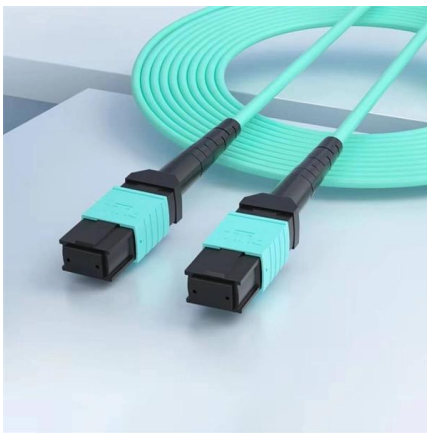

96 Core Fiber Optic Termination Box Outdoor IP65 Wall

IP65 96 core Outdoor Fiber Optic Termination Box manufactured by ANC International Co., Limited is available for the distribution and terminal connection

12-24core fiber junction box fiber optic splice closure

12-24core fiber junction box fiber optic splice closure Short Description: Aerial 12 24 Core PP ABS Material Junction Box Fiber optic splicing box is one of the most

P.N. 66504

96F Vertical Fibre Optic Cable Joint Box/ Dome Type Optical Fibre Splice Closure, for splicing up to 7 cables, maximum cable size: up to diameter 38 mm. Maximum capacities: Up to 96Cores.