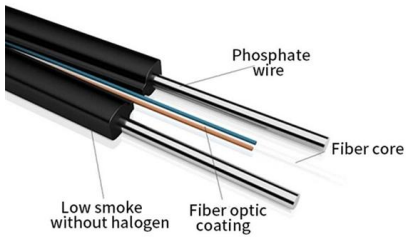

ABS/PP 96 Core IP68 Fiber Optic Closure (2 in 2 out)

They support both direct and splitting connections, making them