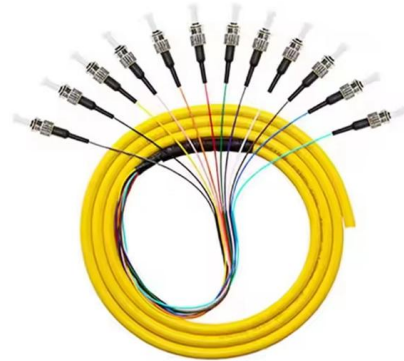

96 Core Sc FTTH Odc Outdoor Optical Fiber Junction

The Fiber Optic Terminal Box is a kind of fiber optic management products used