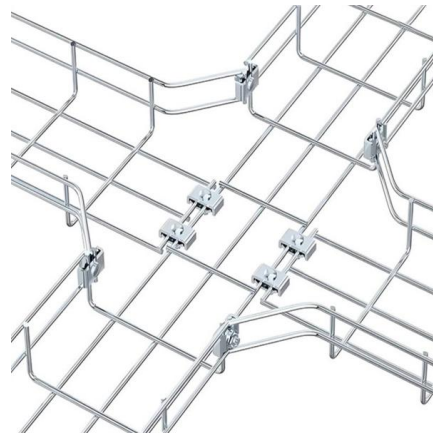

96 Core Sc FTTH Odc Outdoor Optical Fiber Junction

The Fiber Optic Terminal Box is a kind of fiber optic management products used

Fiber Optic Splice Closure, Electrical Cable Junction

Fiber optical splice closure is widely used in communication, network systems, CATV cable TV, optical cable network systems, and so on. It is used for protective

96 Cores Outdoor FTTH Fiber Optic Cable Junction Box

96 Cores Outdoor FTTH Fiber Optic Cable Junction Box with Reinforced SC Connector This fiber optic splitter box is able to hold up to 8pcs reinforced

96 Core Fiber Optic Termination Box Outdoor IP65 Wall

IP65 96 core Outdoor Fiber Optic Termination Box manufactured by ANC International Co., Limited is available for the distribution and terminal connection