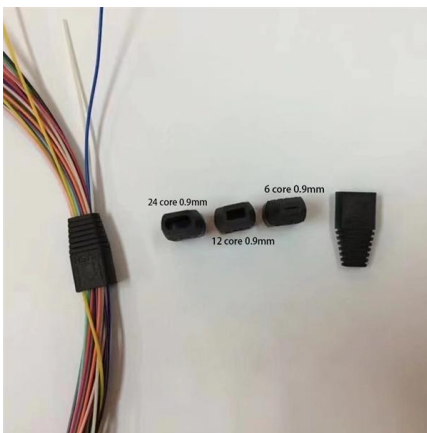

24 Core Fiber Optic Termination Box/ Junction Box

Product Description FTKS-1805-16F 24 core Fiber Optic Termination Box/ Junction box 1. Product Description This box is used as a termination point for the feeder

Fiber Optic Junction Box

Find dual SC fiber optic terminal boxes, waterproof enclosures, FTTH panels, and junction boxes in 86x86mm size. Made of ABS material, ideal for indoor/outdoor applications like CCTV, CATV, and

96 core capacity outdoor fiber distribution cabinet

This 96 Core Fiber Optic Termination Box is very suitable for FTTH uses and cross-connecting

outdoor optical cables. 96 Core Fiber Optic Termination Box is a

24 Ports Drop cable 96 cores fiber optic splice splitter

24 Ports FTTH Drop Cable Fiber Optic Splice Splitter Closure 96Cores Pass Through PP Black 3M FTTH drop cable fiber optic splice & splitter closure