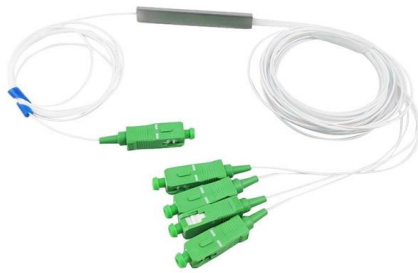

Adam Tas Corridor Energy

Panama Imported Wall-Mounted Wiring Boxes

Panama Imported Wall-Mounted Wiring Boxes

Electrical Wall Boxes , Wall Mounted, Lockable Storage Box

A wall box is a secure enclosure that is mounted onto a wall. Also known as wall-mounted enclosures, electrical wall boxes, or wall mounted electrical boxes, they feature a door or lid for access. Some

NEMA Enclosures

Protect your critical electronics with Fibox's high-quality, UV-resistant polycarbonate enclosures. Engineered for durability and extended field life, our impact-resistant

Panama City Energy Storage Wiring Supply: Powering the Future with

Heavy-Duty Metal Electrical Boxes for Indoor & Outdoor Use

Key Features Robust Metal Construction: Electric junction boxes and conduit boxes are built from high-grade metal (steel or aluminum) for durability. This heavy-duty construction withstands impacts and