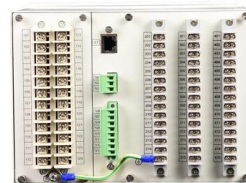

IDE Electric

Product lines Used to house electrical or electronic switchgear, control gear and equipment necessary to supply, distribute and transform electricity. Made with