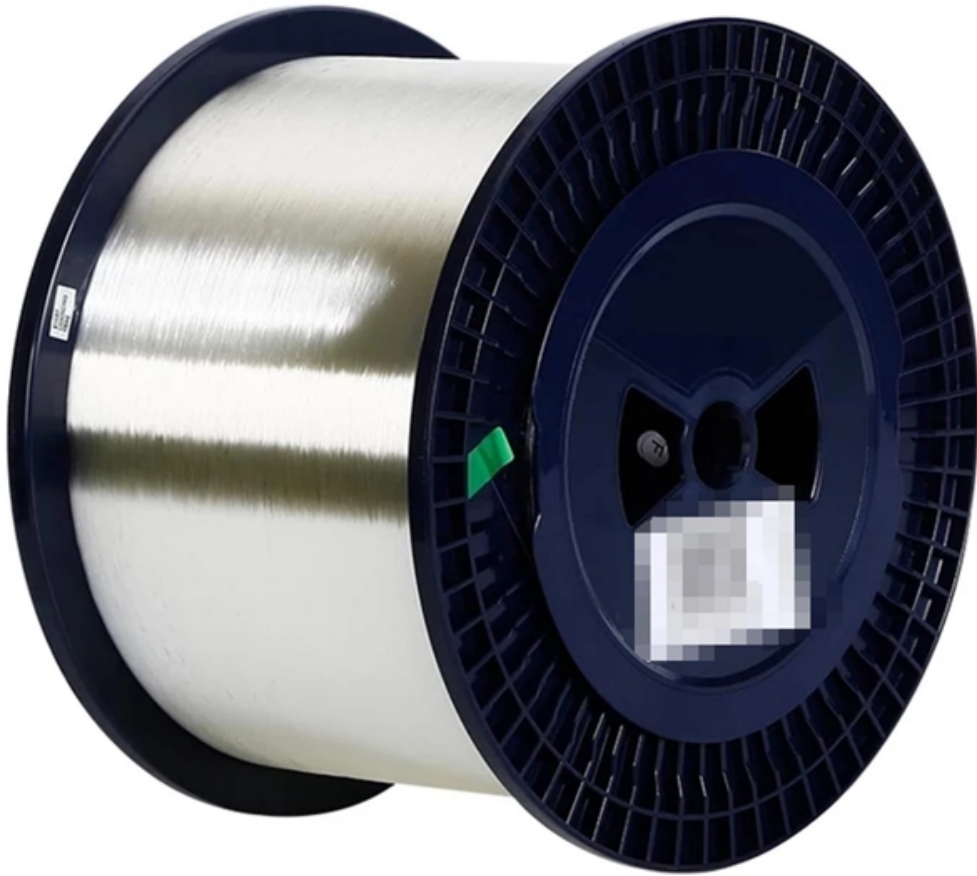

Adam Tas Corridor Energy

Panel 86 Fiber Optic

Overview

86 Fiber optic panel box is a common fiber optic terminal box, commonly used in home or office situations. com Voluntary 30-Day Return Guarantee: You can return many items you have purchased within 30 days following delivery of the item to you. Fiber Optic Distribution Box Enclosures are designed to provide excellent protection for fixed modules and protective cables. The indoor 86mm type FTTH mini fiber optic faceplate employs a compact plug-in design, combines a modern design concept, adopts imported plastic, is of a graceful appearance and applicable for FTTH, FTTO and FTTD, etc. The FTTH Fiber Panel is the end of a cable, one is the cable, the other is the pigtail, the equivalent of a fiber optic cable is split into a single optical fiber equipment, installed on the wall of the user cable terminal box, its function is to provide Fiber and fiber welding, fiber and pigtail.

Kolorapus 86 Type Double-Port Fiber Optic Panel

Kolorapus 86 Type Double-Port Fiber Optic Panel, Find Details and Price about Panel Single Port Panel from Kolorapus 86 Type Double-Port Fiber Optic Panel -

FTTH Fiber Panel Fiber Optic Terminal Junction Box 86 Information Panels

Description The indoor 86mm type FTTH mini fiber optic faceplate employs a compact plug-in design, combines a modern design concept, adopts imported plastic, is of a graceful appearance and

FTTH Fiber Panel Fiber Optic Terminal Junction Box 86 Information

The indoor 86mm type FTTH mini fiber optic

faceplate employs a compact plug-in design, combines a modern design concept, adopts imported plastic, is of a graceful appearance and applicable for