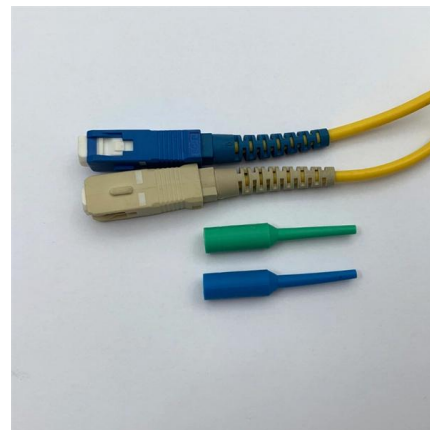

Fiber Optic Patch Panel , FiberTek

Fiber optic patch panel provides secure, neat and orderly storage for the direct terminated optical fibers with connectors or fusion spliced optical fibers. Various

Fiber Panel 86x86mm FTTH Fiber Optic Terminal Dual

Buy Fiber Panel 86x86mm FTTH Fiber Optic Terminal Dual SC Junction Box online today!
Features: 1. 2-port wall or pole type fiber optic termination box. 2. Suitable