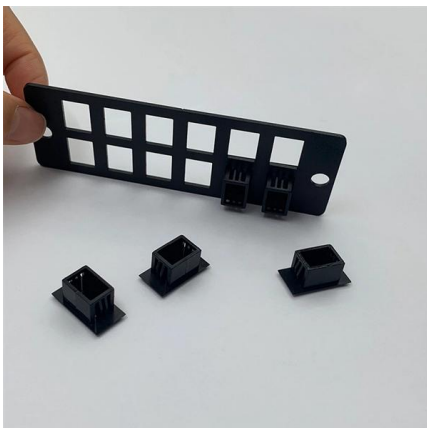

Fiber Panels, Modules & Cassettes

Explore CommScope's efficient and scalable fiber splice panels designed for seamless connectivity. Accommodating LC, SC, and MTP/MPO connectors,