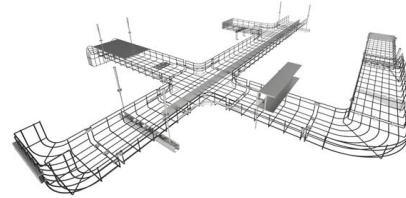

FTTH FTTH Fiber Panel Fiber Optic Terminal Junction Box 86

And to provide mechanical protection and environmental protection for optical fibers and their components, and to allow proper inspection to maintain the highest standards of fiber management.