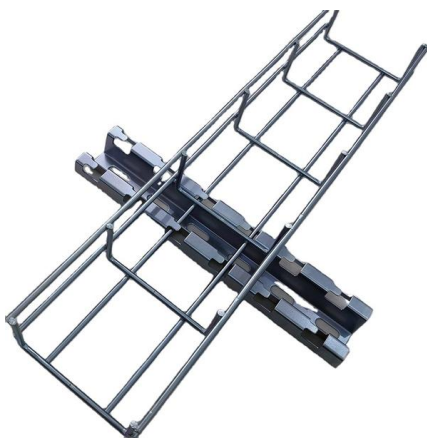

Type 86 Optical Fiber Panel Box Terminal Box

86 Fiber optic panel box is a common fiber optic terminal box, commonly used in home or office situations. It measures 86mm x 86mm and matches the common

Fiber Panels, Modules & Cassettes

Explore CommScope's efficient and scalable fiber splice panels designed for seamless connectivity. Accommodating LC, SC, and MTP/MPO connectors,

Fiber Optic Connector Types: A Beginners Guide

The fiber connector types, sometimes referred to as terminations, link fiber optic cables together through terminals, switches, adapters, and patch

FTTH 86 Type Optic Wall Outlet Termination Box, 2 Port Mini FTTH

The equipment is used as a termination point for the feeder cable to connect with the drop cable in the FTTH communication network system. The fiber splicing, splitting, and distribution can be done in

Outdoor Wall Mounted Fiber Optic Patch Panel Distribution Box with

Outdoor Wall Mounted Fiber Optic Patch Panel Distribution Box with Splice Tray in Both Sides(id:11867064), View quality fiber optic box, ftth box, cable connection box details from Huizhou