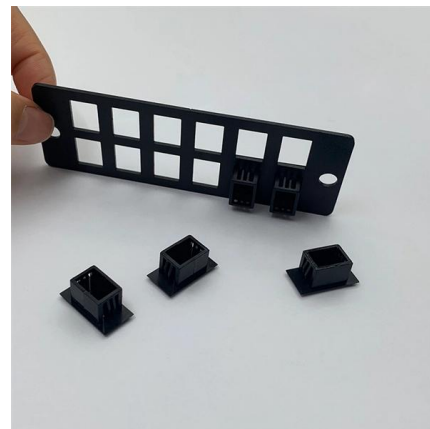

CP-86SC 2 Core SC FTTH fiber optic socket panel

Be made in white fire-proof ABS plastic, the 86-fiber optical socket is designed in compact structure, small size, light weight and pleasing appearance. Fiber optical