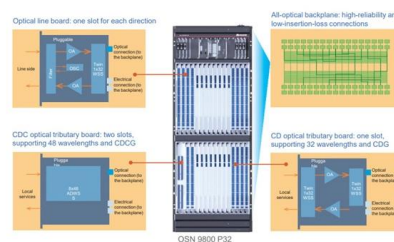

Buy Fiber Panel 86x86mm FTTH Fiber Optic Terminal Dual SC Junction Box online today!
Features: 1. 2-port wall or pole type fiber optic termination box. 2. Suitable

Durable Networking Panels, Racks & Enclosures for Fiber Network

Discover custom networking panels, racks, and enclosures for organizing and securing your fiber optic and copper network infrastructure.

Seto 86 Sc Fiber Optic Network AV Audio Wall Panel

Seto 86 Sc Fiber Optic Network AV Audio Wall Panel Mount Connector in-Line Coupler Keystone Jack Face Plate, Find Details and Price about Face

1, 2 port Mini FTTH faceplate panel 86 type fiber optic terminal box

Home Products Mini fiber optic termination box 1, 2 port Mini FTTH faceplate panel 86

Namvo 86 Type Fiber Panel Box Enclosure, 2 Core Fiber Optic