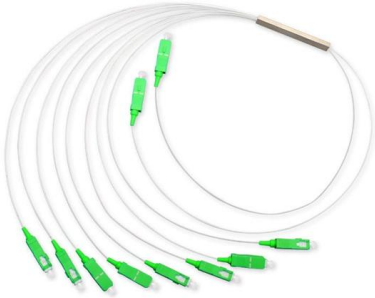

Panel 86 Fiber Optic