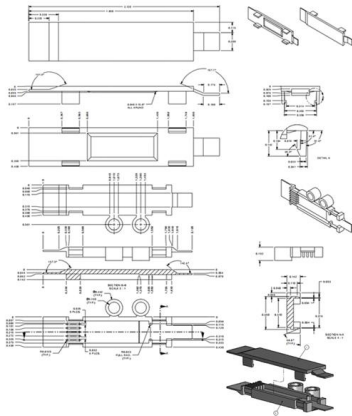

Product Specifications: CABLE TRAY

FDG CABLE TRAY ng; Power, Data, and Audio Visual. A quick and easy system to install without the need for specialised tools or equipment, makes it a first choice for Comm solution that works for your

Cable Tray In Papua New Guinea , Cable Tray Manufacturers

We have a comprehensive range that helps us meet industry grades and customer requirements. As one of the noteworthy Cable Tray Exporters and Suppliers in Papua New Guinea, we are right here

Papua New Guinea Fire Safety Protection Series

RONGFENG, Fireproof door curtain manufacturer City Product Center Rongfeng is a technology-based enterprise integrating the research and development, production, and sales of functional textiles.