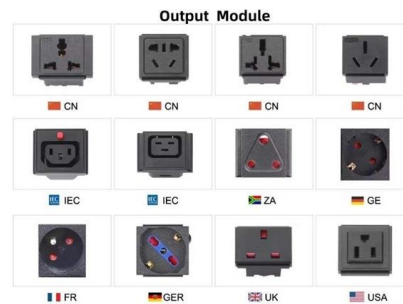

E-2000 Connector

The E-2000(TM) Connector offers a spring-loaded shutter mechanism that protects the ferrule end-face from scratches and dust while locking out potentially eye