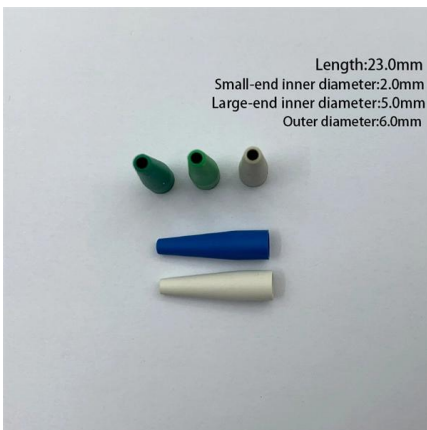

materials, design, and workmanship, it guarantees the most stable transmission