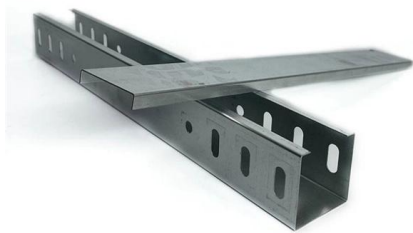

1U 19 inch French Basic Rack PDU

AZE's French Rack power distribution unit (PDU) are designed for installation and used in networking cabinets and racks, in order to meet