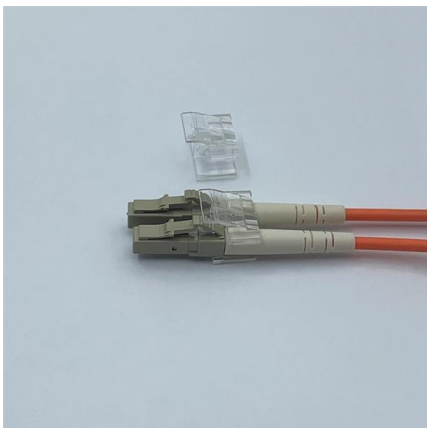

VIVANCO Unitube Light

VIVANCO Unitube Light Armored Optical Fibre Cable, Single Mode DESCRIPTION DESCRIPTION The Fibers, 250um, are positioned in a loose tube made of a high

HES 12 Core Steel Armored Fiber Optic Cable SM

HES 12 Core Single Tube Steel Armored Fiber Optic Cable, SM 9/125μ Single Mode. Provides high-capacity and durable data transmission.

SUPPORTS DIN RAIL INSTALLATION

Fiber Optic Cable SM, LT Armored MDPE

MDPE Molex Loose Tube Armored Fiber Cable is constructed of gel-filled loose tubes (4-12 fibers). The core is water blocked, wrapped in polyester tape with an inner and outer MDPE jacket. Corrugated

Fiber Optic Cable SM, LT Armored MDPE