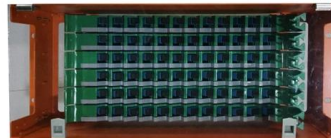

Adam Tas Corridor Energy

Philippine Fiber Distribution Box 2 Cores

Philippine Fiber Distribution Box 2 Cores

12 core Termination FTTH fiber optic distribution box full

Distribution Panel Box 12 Ways Himel: Type fiber optic and sc adapter can be used to connect multiple types of optical fibers. Electrical Service Entrance Cap:

12 Core Nap Box Fiber Optic PLC Splitter Box / FTTH

Fiber optic terminal box, Can put 1:8 cassette splitter box or 12 cores FTTH adapter distribution box. The high strength plastic, anti-ultraviolet radiation and ultraviolet

FTTH 4 Fiber Optic Core Terminal Box 4 Port Optical

Buy FTTH 4 Fiber Optic Core Terminal Box 4 Port Optical Fiber Distribution Box Fiber Optic Splitter Box online today! Welcome to our store!
?COD?All the

Fibre Optic Patch Panels & Rack Fibre Patch Panels , RS

A patch panel or fibre distribution panel is a metal frame with pre-punched holes equally spaced horizontally along the front face. The holes, known as ports can be supplied populated with a specific