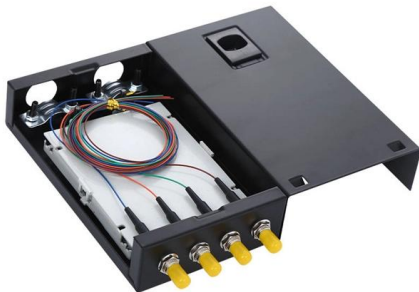

?In Stock?FTTH 4 Core Fiber Optic Terminal Box

Buy ?In Stock?FTTH 4 Core Fiber Optic Terminal Box FTTH Box Fiber Optic Distribution Box 4 Port Splitter online today! ???Buying Guide??? - COD

4 Core Fiber Optic Distribution Box 4 Core Fiber Optic

& gt; Product OverviewThe equipment is widely used as a termination point for the feeder cable to connect with drop cable.The fiber splicing,splitting, distribution