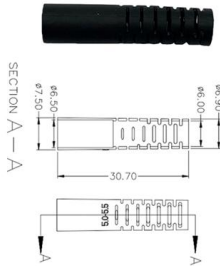

Adam Tas Corridor Energy

Philippines Optical Network Switch 200G

Philippines Optical Network Switch 200G

Switches , TP-Link Philippines

TL-SF1008LP 8-Port 10/100Mbps Desktop Switch with 4-Port PoE 4x 10/100 Mbps 802.3af PoE Ports, 4x 10/100 Mbps non-PoE Ports