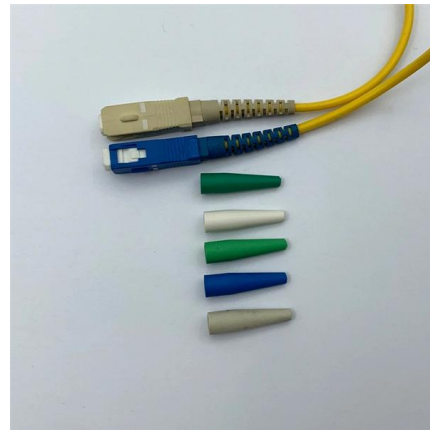

Amazon : Plastic Wire Sleeve

ZhiYo 20FT 1/2" Wire Loom Split Tubing Auto Wire Conduit Flexible Cover , High Temperature Heat Resistant -40F to 257F , Plastic Cover for Electrical Wires & Cables, Black

Cable Protection Systems

The cable protection products range from high-quality plastic and metal conduits through corrugated tubing, wiring ducts, spiral wraps and protective cable sleeves.