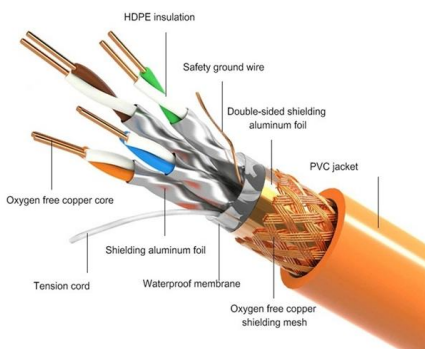

PRODUCT DETAILS

Reliable Unmanaged PoE+ Switches for CCTV & IoT

Upgrade your network with AE Connect's Unmanaged PoE Switches - ideal for CCTV, Wi-Fi, VoIP & smart home systems. Enjoy easy installation, stable power

GS1008HP , 8-Port GbE Unmanaged PoE Switch

The Zyxel GS1008HP GbE Unmanaged PoE Switch is equipped with 8 Gigabit Ethernet ports,