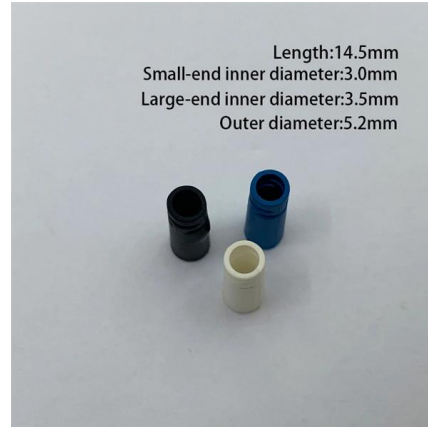

Power-over-Ethernet-Switch-Produkte

Power-over-Ethernet-Switch-Produkte Sparen Sie Zeit und Geld Power-over-Ethernet-Switches (PoE) Unsere Plug-and-Play-PoE-Switches übertragen Strom und Daten über ein einziges Ethernet-Kabel,

Power over Ethernet switches , Products , HMS Networks

Our plug-and-play PoE switches transmit power and data over a single Ethernet cable, reducing wiring and installation or replacement costs and providing greater flexibility of device placement.

5-Port-Gigabit-Ethernet-Unmanaged-PoE+-Switch

5 x Gigabit-Ethernet-Ports mit PoE+, Plug-and-Play-Switch, keine Verwaltung erforderlich, Energy Efficient Ethernet für maximale Energieeinsparungen, lüfterlos und geräuscharm, für Desktop- oder