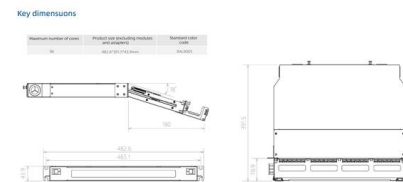

Ubiquiti Store United States

Precision-timed AV switching with 10G ports, 100G uplinks, & PTP sync support